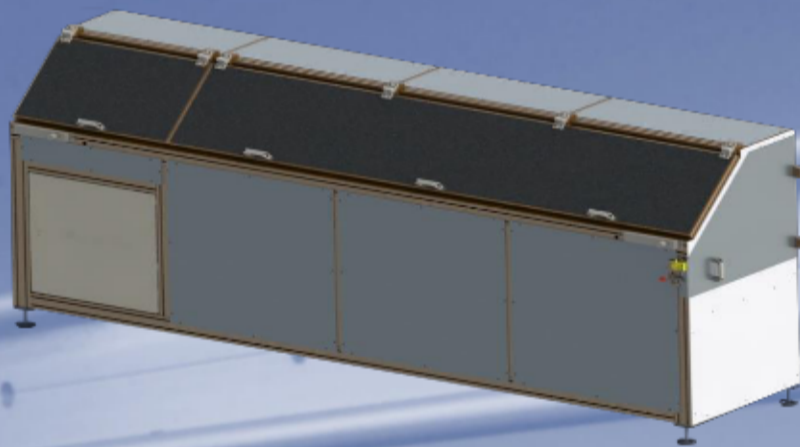

JETCUT POWER
SWISS Waterjet Technology

RSD
SWISS

Rotary Stripping Device

Our new RSD (Rotary Stripping Device) is designed for a length of 2 meters and up to 3.5 meters screens with various diameters. The new practical design allows a faster change of screens and easier handling. The RSD together with our high-pressure pump provides a complete system.

Various editions of the RSD

- RSD ECO JCP22 LC high-pressure pump
- RSD Standard JCP45 high-pressure pump
- RSD Pro Automatic hood opening, complete housing and JCP45 high-pressure pump

Our high-pressure pump produces the optimal pressure to clean your screens.